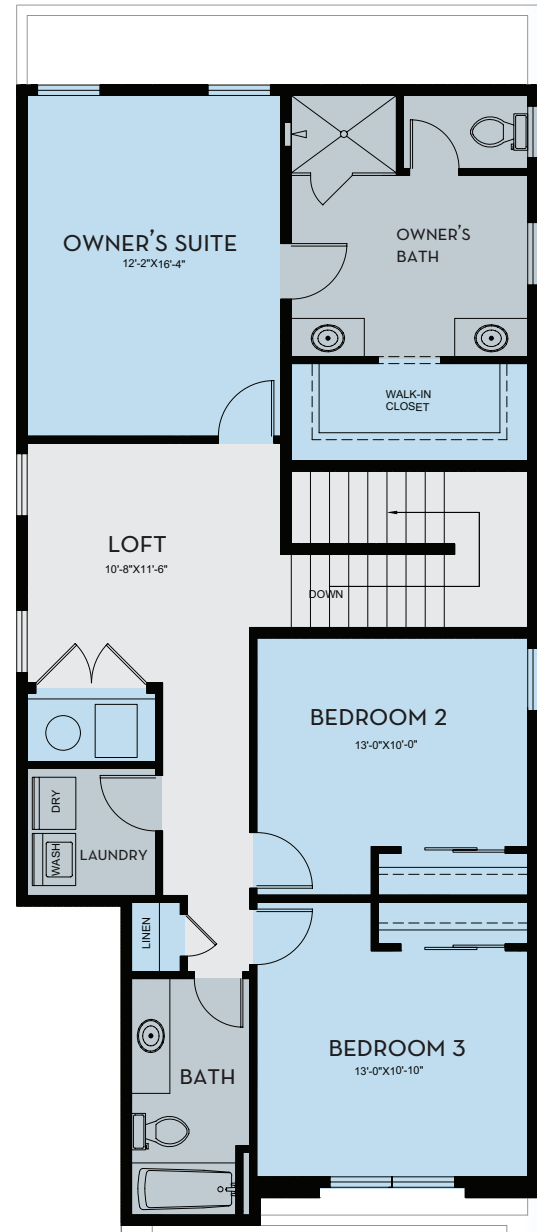

MARTINI

2029 SQ.FT.

3 BEDROOM + LOFT

2.5 BATH

2 STORY

2 CAR GARAGE

Floor plans, maps and renderings are artist's conception based on preliminary information, not to scale and subject to change. Features and plans subject to change without notice.