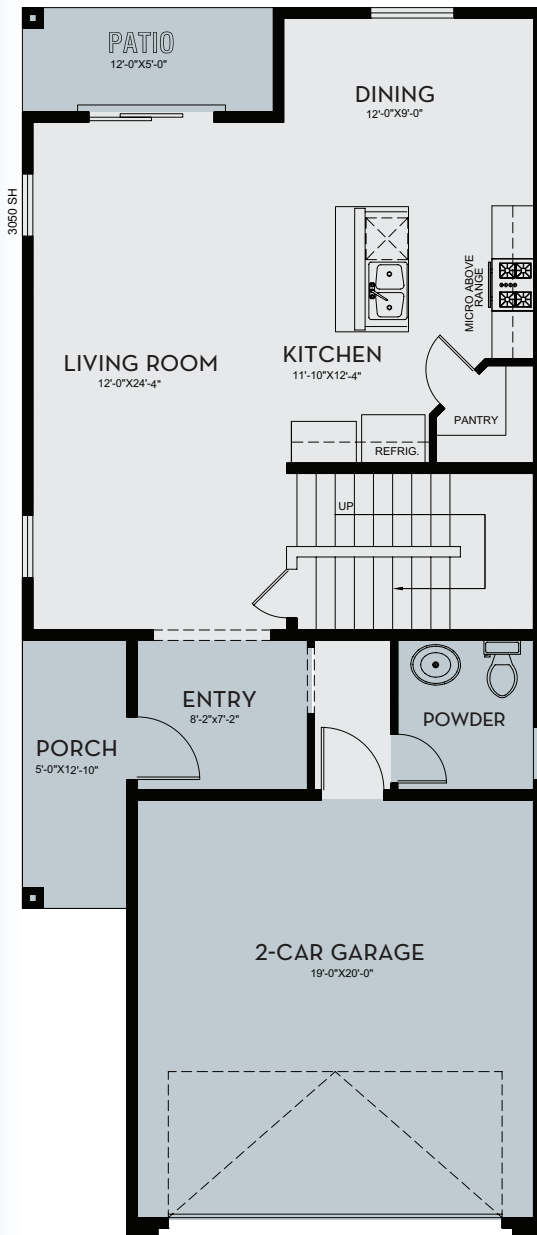

MARTINI

2029 SQ.FT.

3 BEDROOM + LOFT

2.5 BATH

2 STORY

2 CAR GARAGE

Floor plans, maps and renderings are artist's conception based on preliminary information, not to scale and subject to change. Features and plans subject to change without notice.